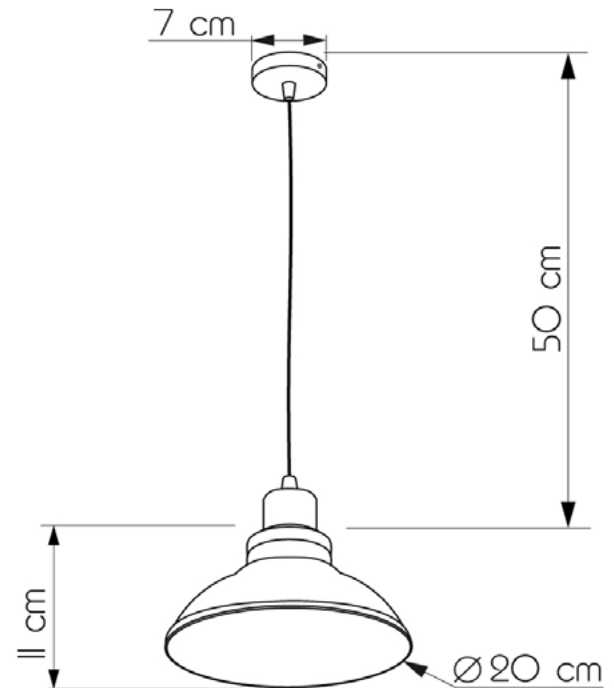

00ST

653120.05.69

Height:	50 cm
Diameter of lampshade:	20 cm
Height of lampshade:	11 cm
Lampholder / Socket:	E27
Number of light sources:	1
Max. wattage:	60W (watts)
Voltage:	220 V (volt)
Material:	metal/glass
Color:	black / black smoke
Lamp included:	no
Protection class:	IP20