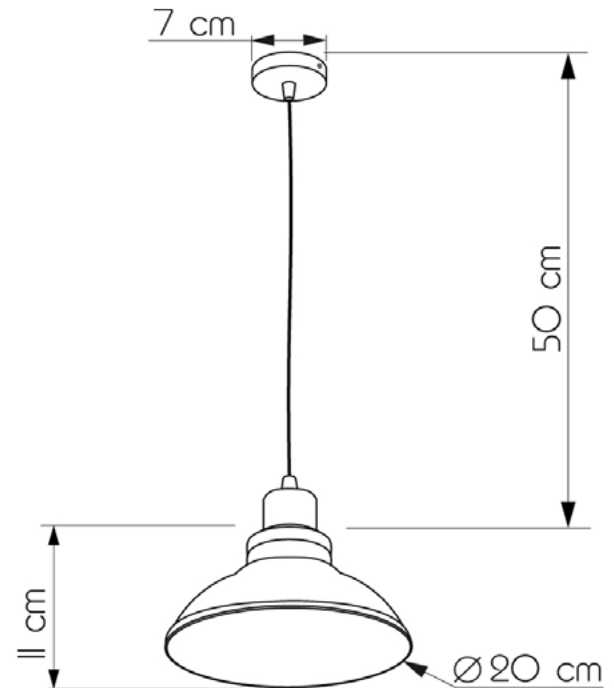

00ST

653120.12.69

Height:	50 cm
Diameter of lampshade:	20 cm
Height of lampshade:	11 cm
Lampholder / Socket:	E27
Number of light sources:	1
Max. wattage:	60W (watts)
Voltage:	220 V (volt)
Material:	metal/glass
Color:	gold / black smoke
Lamp included:	no
Protection class:	IP20