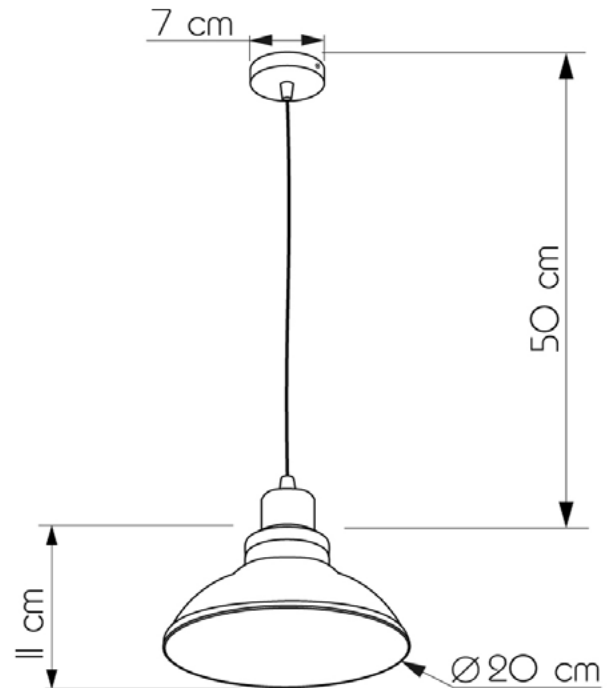

ООСТ

653120.22.69

Height:	50 cm
Diameter of lampshade:	20 cm
Height of lampshade:	11 cm
Lampholder / Socket:	E27
Number of light sources:	1
Max. wattage:	60W (watts)
Voltage:	220 V (volt)
Material:	metal/glass
Color:	silver / black smoke
Lamp included:	no
Protection class:	IP20