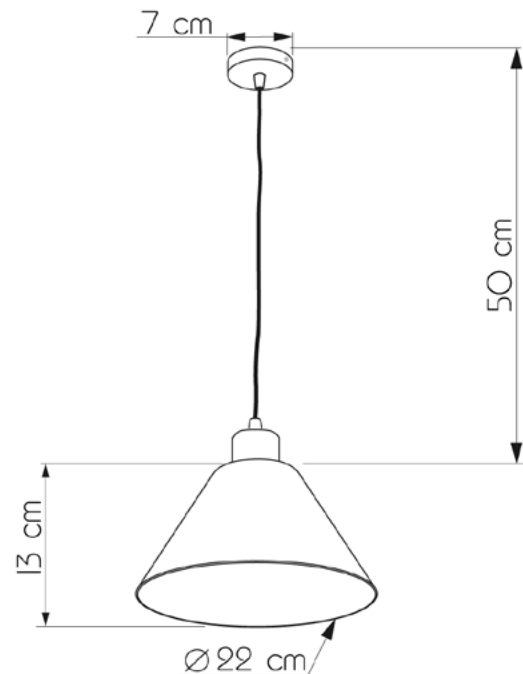

ADELAIDE

654|22.05.01

Height:	50 cm
Diameter of lampshade:	22 cm
Height of lampshade:	13 cm
Lampholder / Socket:	E27
Number of light sources:	1
Max. wattage:	60W (watts)
Voltage:	220 V (volt)
Material:	metal/glass
Color:	black / white
Lamp included:	no
Protection class:	IP20