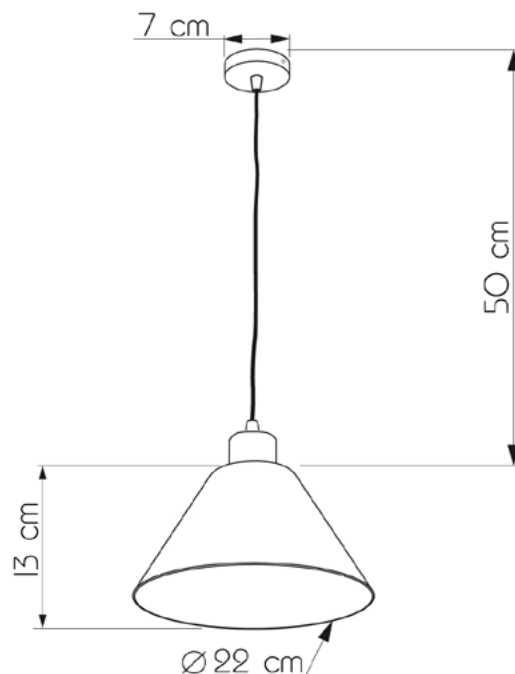

ADELAIDE

654|22.22.01

Height:	50 cm
Diameter of lampshade:	22 cm
Height of lampshade:	13 cm
Lampholder / Socket:	E27
Number of light sources:	1
Max. wattage:	60W (watts)
Voltage:	220 V (volt)
Material:	metal/glass
Color:	silver / white
Lamp included:	no
Protection class:	IP20