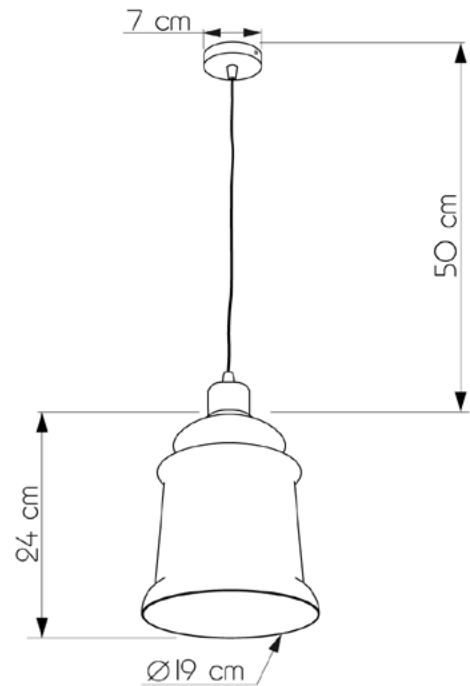

BELL

655124.OI.23

Height:	50 cm
Diameter of lampshade:	19 cm
Height of lampshade:	24 cm
Lampholder / Socket:	E27
Number of light sources:	1
Max. wattage:	60W (watts)
Voltage:	220 V (volt)
Material:	metal/glass
Color:	white / honey color
Lamp included:	no
Protection class:	IP20