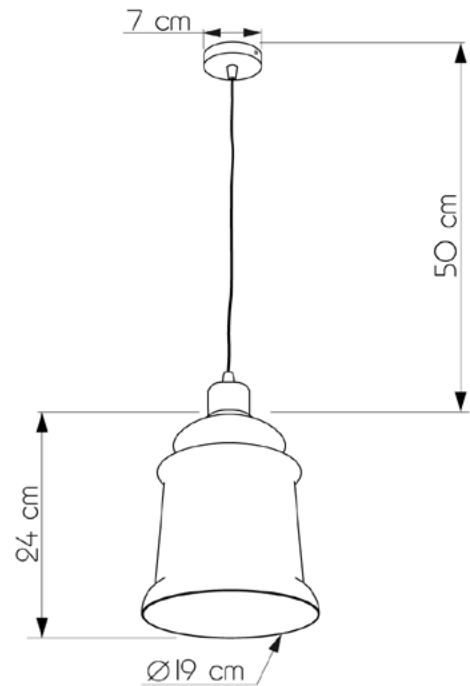

BELL

655124.12.23

Height:	50 cm
Diameter of lampshade:	19 cm
Height of lampshade:	24 cm
Lampholder / Socket:	E27
Number of light sources:	1
Max. wattage:	60W (watts)
Voltage:	220 V (volt)
Material:	metal/glass
Color:	gold / honey color
Lamp included:	no
Protection class:	IP20