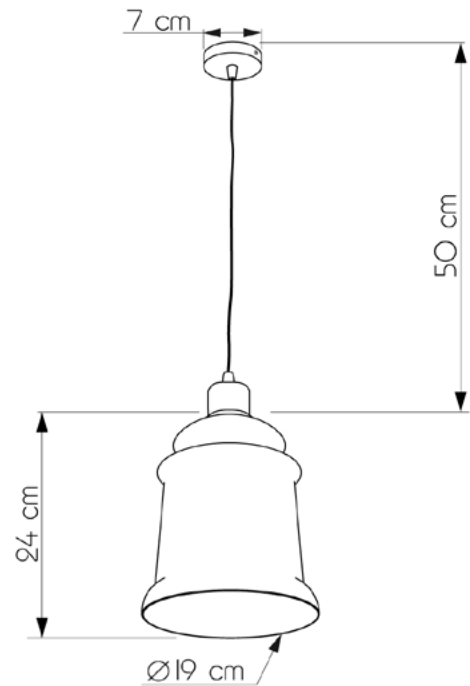

BELL

655124.22.23

Height:	50 cm
Diameter of lampshade:	19 cm
Height of lampshade:	24 cm
Lampholder / Socket:	E27
Number of light sources:	1
Max. wattage:	60W (watts)
Voltage:	220 V (volt)
Material:	metal/glass
Color:	silver / honey color
Lamp included:	no
Protection class:	IP20