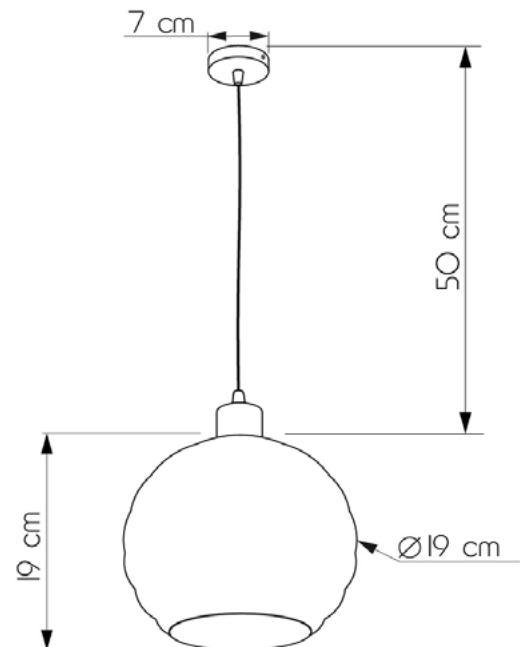

GLASS BEEHIVE

656119.01.23

Height:	50 cm
Diameter of lampshade:	19 cm
Height of lampshade:	19 cm
Lampholder / Socket:	E27
Number of light sources:	1
Max. wattage:	60W (watts)
Voltage:	220 V (volt)
Material:	metal/glass
Color:	white / honey color
Lamp included:	no
Protection class:	IP20