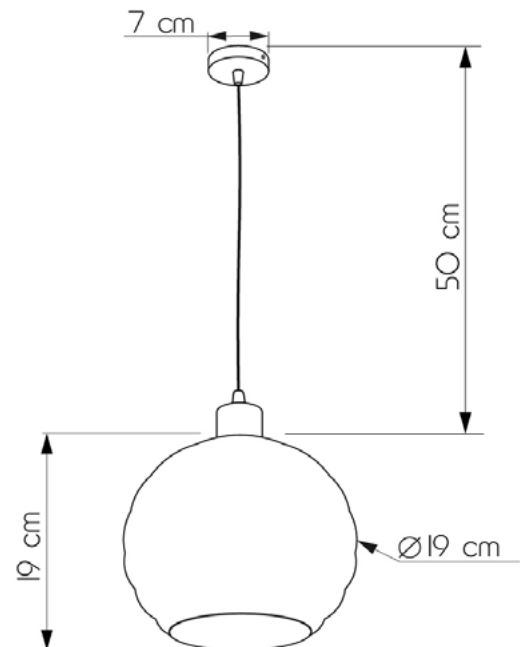

GLASS BEEHIVE

656119.05.23

Height:	50 cm
Diameter of lampshade:	19 cm
Height of lampshade:	19 cm
Lampholder / Socket:	E27
Number of light sources:	1
Max. wattage:	60W (watts)
Voltage:	220 V (volt)
Material:	metal/glass
Color:	black / honey color
Lamp included:	no
Protection class:	IP20