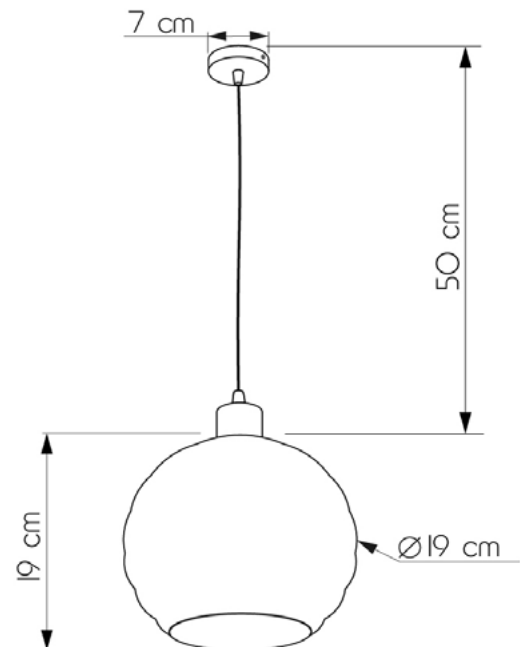

GLASS BEEHIVE

656119.12.23

Height:	50 cm
Diameter of lampshade:	19 cm
Height of lampshade:	19 cm
Lampholder / Socket:	E27
Number of light sources:	1
Max. wattage:	60W (watts)
Voltage:	220 V (volt)
Material:	metal/glass
Color:	gold / honey color
Lamp included:	no
Protection class:	IP20