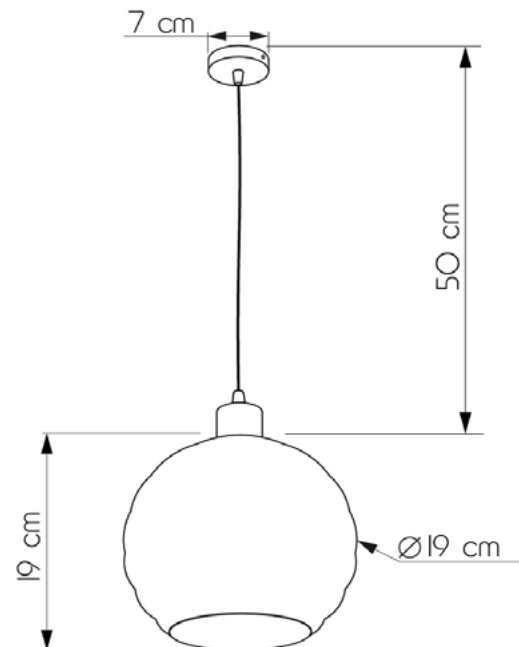

GLASS BEEHIVE

656119.22.23

Height:	50 cm
Diameter of lampshade:	19 cm
Height of lampshade:	19 cm
Lampholder / Socket:	E27
Number of light sources:	1
Max. wattage:	60W (watts)
Voltage:	220 V (volt)
Material:	metal/glass
Color:	silver / honey color
Lamp included:	no
Protection class:	IP20