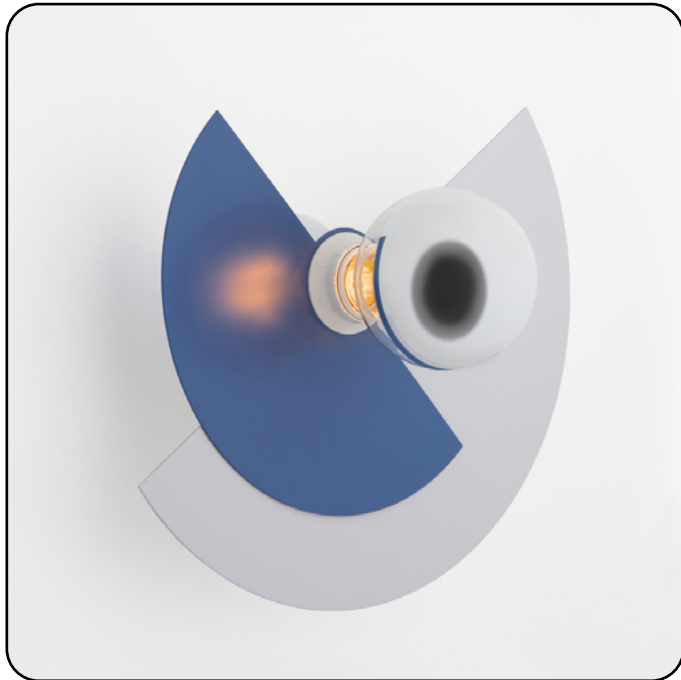

TURANGii

657135.OI.29

Diameter:	35 cm
Lampholder / Socket:	E27
Number of light sources:	1
Max. wattage:	60 W (watts)
Voltage:	230 V (volt)
Material:	metal
Color:	white / blue
Lamp included:	no
Protection class:	class: IP20