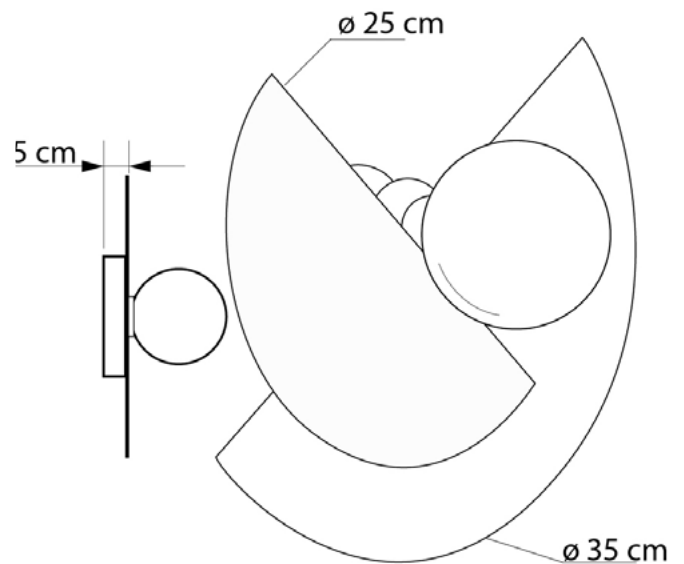

TURANGii

657135.OI.29

Diameter:	35 cm
Lampholder / Socket:	E27
Number of light sources:	1
Max. wattage:	60 W (watts)
Voltage:	230 V (volt)
Material:	metal
Color:	white / blue
Lamp included:	no
Protection class:	class: IP20