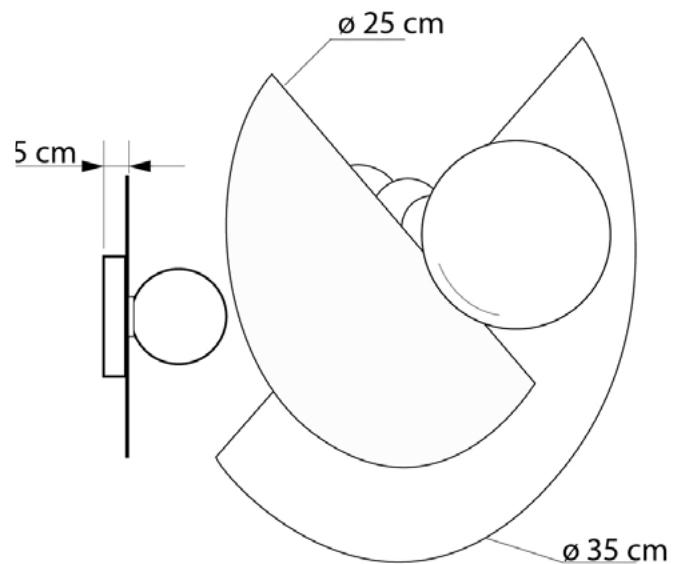

TURANGI

657135.05.12

Diameter:	35 cm
Lampholder / Socket:	E27
Number of light sources:	1
Max. wattage:	60 W (watts)
Voltage:	230 V (volt)
Material:	metal
Color:	black / gold
Lamp included:	no
Protection class:	IP20