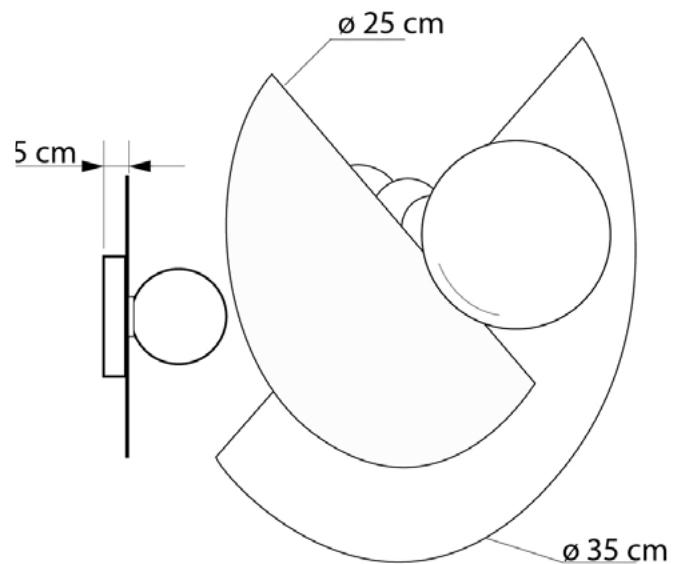

TURANGii

657135.70.01

| | |
|--------------------------|----------------|
| Diameter: | 35 cm |
| Lampholder / Socket: | E27 |
| Number of light sources: | 1 |
| Max. wattage: | 60 W (watts) |
| Voltage: | 230 V (volt) |
| Material: | metal |
| Color: | peachy / white |
| Lamp included: | no |
| Protection class: | class: IP20 |