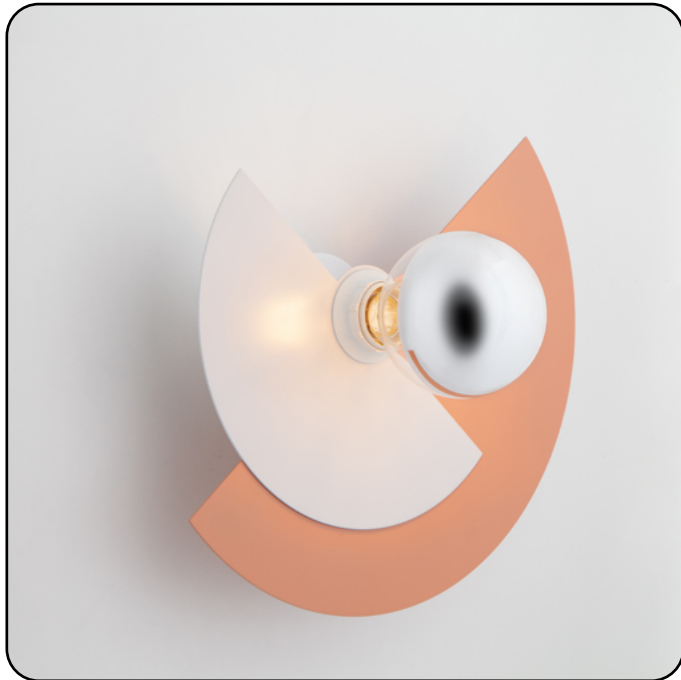

TURANGii

657135.70.01

| | |
|--------------------------|----------------|
| Diameter: | 35 cm |
| Lampholder / Socket: | E27 |
| Number of light sources: | 1 |
| Max. wattage: | 60 W (watts) |
| Voltage: | 230 V (volt) |
| Material: | metal |
| Color: | peachy / white |
| Lamp included: | no |
| Protection class: | class: IP20 |