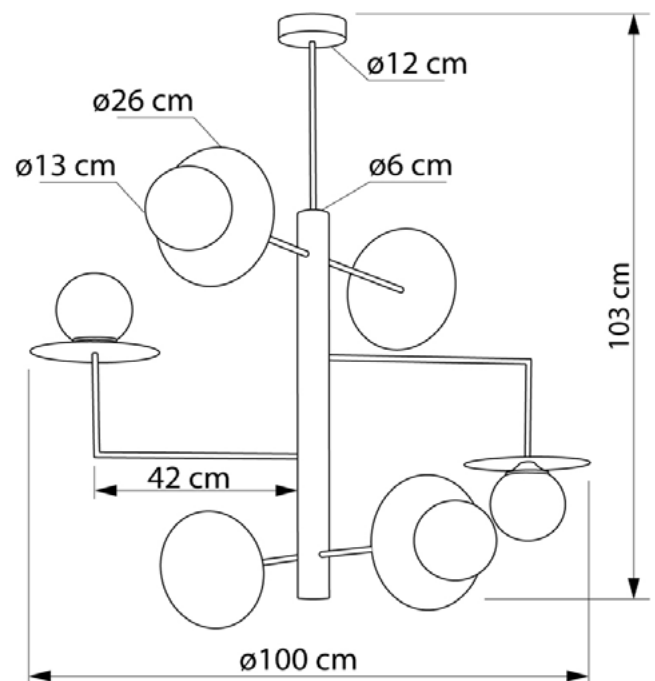

ATOL

6586100.05.01

Height:	103 cm
Diameter:	100 cm
Diameter of lampshade:	13 cm
Lampholder / Socket:	E14
Number of light sources:	6
Max. wattage:	60 W (watts)
Voltage:	230 V (volt)
Material:	metal / glass
Color:	black / white
Lamp included:	no
Protection class: IP20	IP20