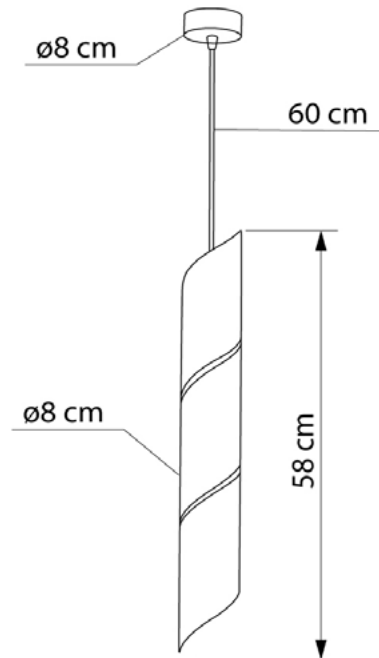

TOURCOING

659180.05.05

Height:	118 cm
Diameter of lampshade:	8 cm
Height of lampshade:	58 cm
Lampholder / Socket:	E27
Number of light sources:	1
Max. wattage:	60W (watts)
Voltage:	220 V (volt)
Material:	metal
Color:	black
Lamp included:	no
Protection class:	IP20