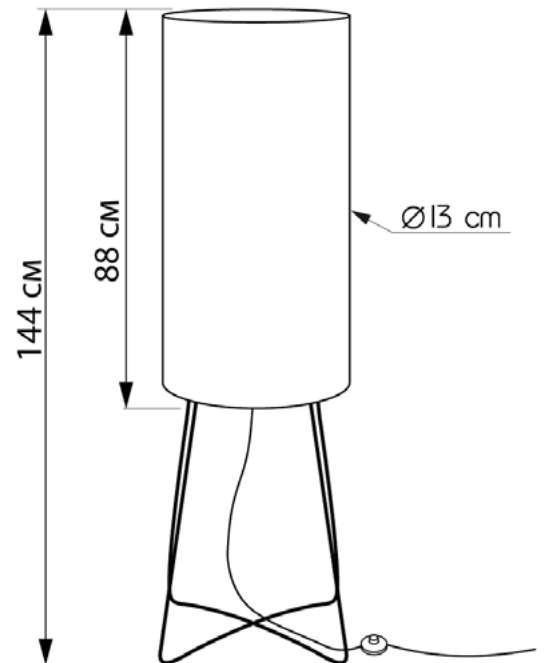

NORCROSS

660144.01.08

Height:	144 cm
Diameter:	40 cm
Diameter of lampshade:	40 cm
Height of lampshade:	88 cm
Lampholder / Socket:	E27
Number of light sources:	1
Max. wattage:	60 W (watts)
Voltage:	230 V (volt)
Material:	metal / cloth
Color:	white / grey
Lamp included:	no
Protection class:	IP20