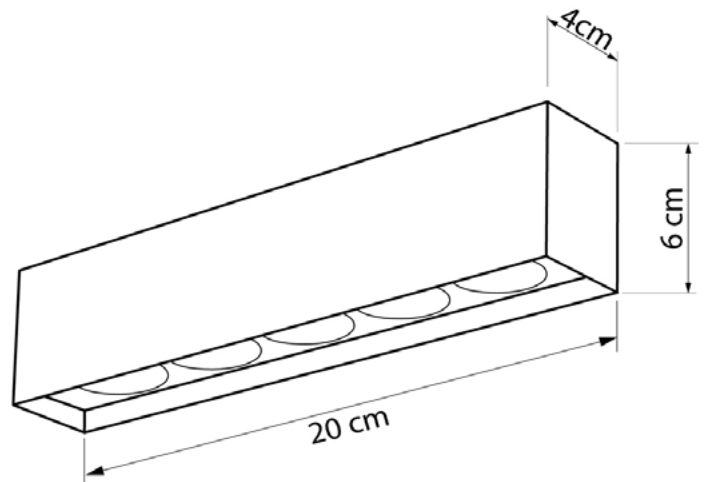

EXPRESS

662520.05.01.91

Height:	6 cm
Width:	4 cm
Length:	20 cm
Lampholder / Socket:	LED
Number of light sources:	1
Max. wattage:	15 W (watts)
Color temperature:	3000 K (Kelvin)
Voltage:	220 V (volt)
Material:	metal
Color:	black / white
Lamp included:	yes
Protection class:	IP20