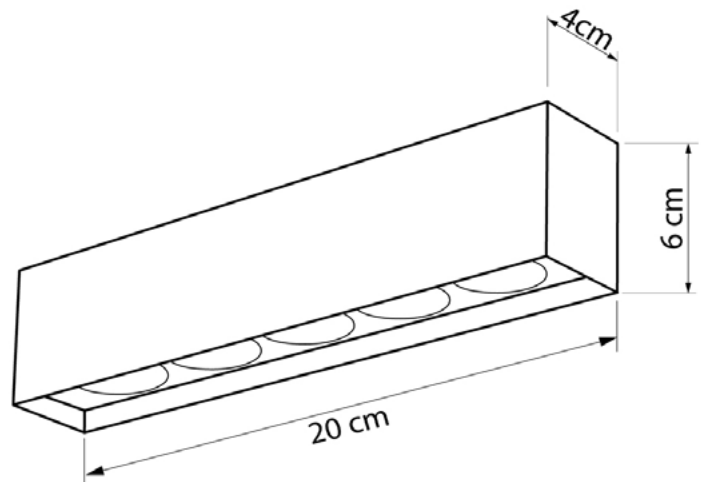

EXPRESS

662520.05.01.912

Height:	6 cm
Width:	4 cm
Length:	20 cm
Lampholder / Socket:	LED
Number of light sources:	1
Max. wattage:	15 W (watts)
Color temperature:	4000 K (Kelvin)
Voltage:	220 V (volt)
Material:	metal
Color:	black / white
Lamp included:	yes
Protection class:	IP20