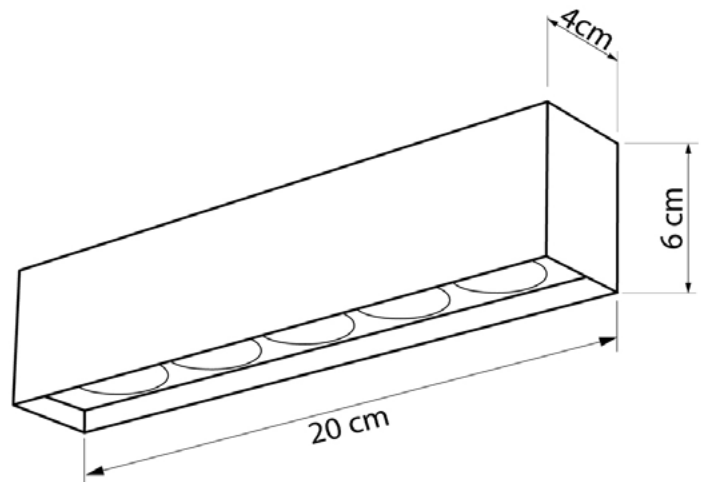

EXPRESS

662520.05.01.913

Height:	6 cm
Width:	4 cm
Length:	20 cm
Lampholder / Socket:	LED
Number of light sources:	1
Max. wattage:	15 W (watts)
Color temperature:	6000 K (Kelvin)
Voltage:	220 V (volt)
Material:	metal
Color:	black / white
Lamp included:	yes
Protection class:	IP20