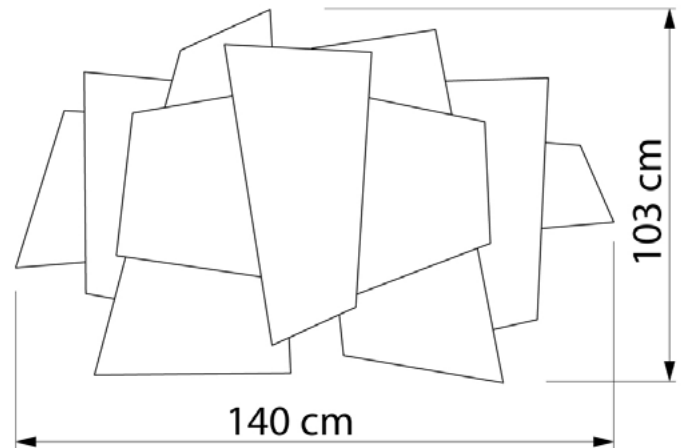

GOLDEN GATE

663140.12.12

Height:	103 cm
Width:	140 cm
Spacing from wall:	13 cm
Lampholder / Socket:	LED
Number of light sources:	1
Max. wattage:	170 W (watts)
Voltage:	230 V (volt)
Material:	aluminum
Color:	gold
Lamp included:	yes
Protection class:	IP20