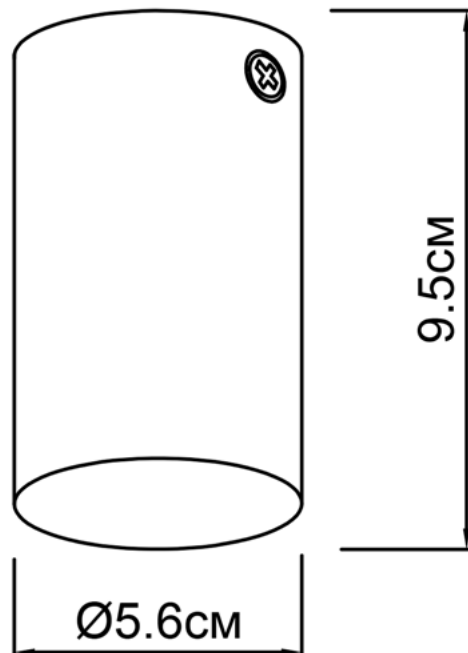

ACCENT MULTI

66410.01.12

Height:	9.5 cm
Diameter:	5.6 cm
Lampholder / Socket:	MR16 GU10
Number of light sources:	1
Max. wattage:	50 W
Voltage:	230 V
Material:	metal
Color:	white/ gold
Lamp included:	no
Protection class:	IP20