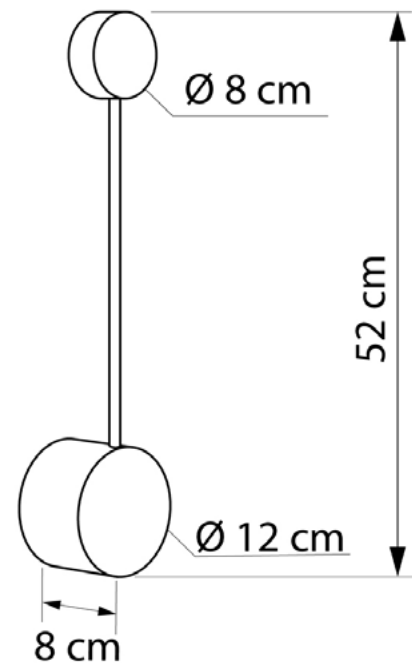

ANTENNA

665152.01.91

Length:	52 cm
Spacing from wall:	8 cm
Lampholder / Socket:	LED
Number of light sources:	1
Max. wattage:	4 W (watts)
Color temperature:	3000 K (Kelvin)
Voltage:	220 V (volt)
Material:	metal
Color: white	white
Lamp included:	yes
Protection class: IP20	IP20