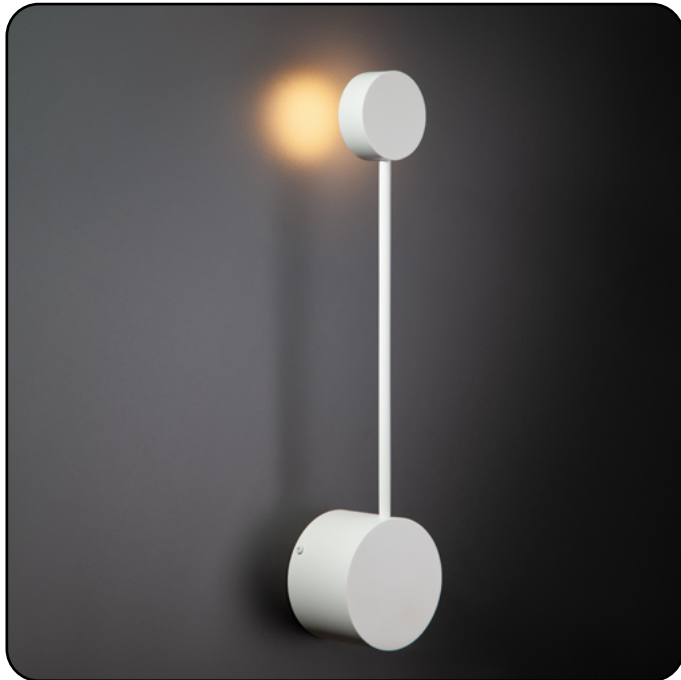

ANTENNA

665152.01.91

Length:	52 cm
Spacing from wall:	8 cm
Lampholder / Socket:	LED
Number of light sources:	1
Max. wattage:	4 W (watts)
Color temperature:	3000 K (Kelvin)
Voltage:	220 V (volt)
Material:	metal
Color: white	white
Lamp included:	yes
Protection class: IP20	IP20