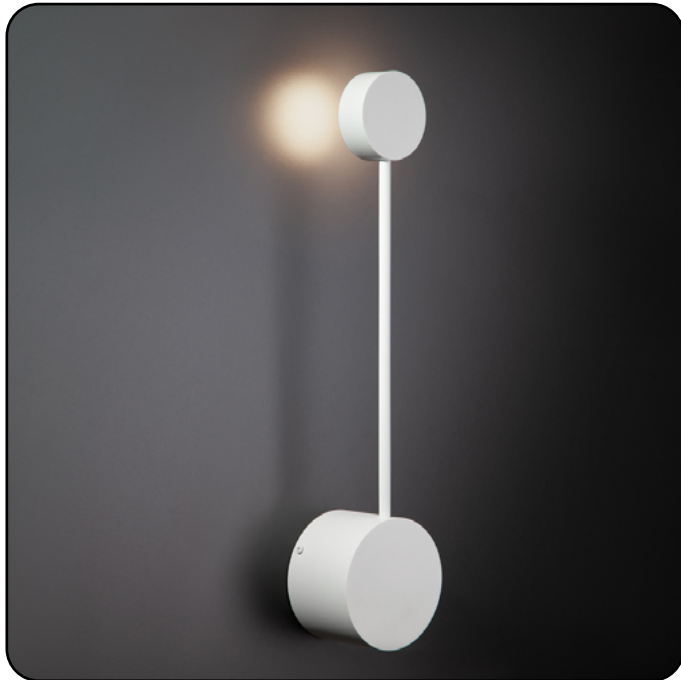

ANTENNA

665152.OI.92

Length:	52 cm
Spacing from wall:	8 cm
Lampholder / Socket:	LED
Number of light sources:	1
Max. wattage:	4 W (watts)
Color temperature:	4000 K (Kelvin)
Voltage:	220 V (volt)
Material:	metal
Color: white	white
Lamp included:	yes
Protection class: IP20	IP20