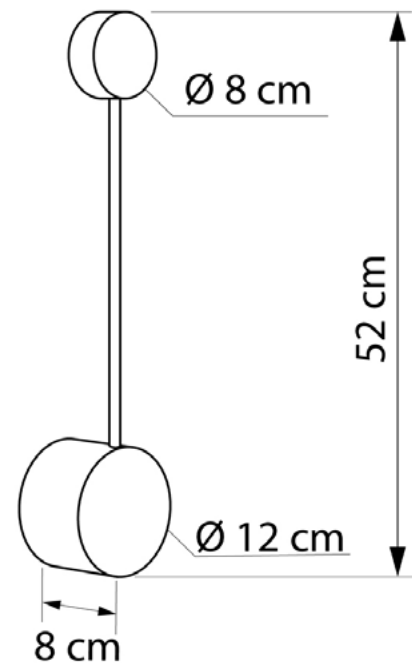

ANTENNA

665152.OI.92

Length:	52 cm
Spacing from wall:	8 cm
Lampholder / Socket:	LED
Number of light sources:	1
Max. wattage:	4 W (watts)
Color temperature:	4000 K (Kelvin)
Voltage:	220 V (volt)
Material:	metal
Color: white	white
Lamp included:	yes
Protection class: IP20	IP20