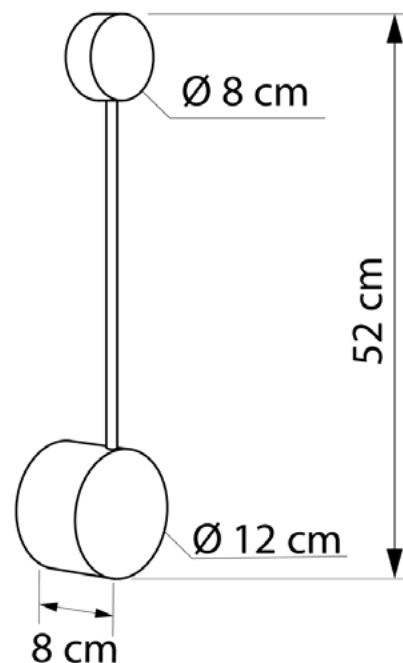

ANTENNA

66552.OI.93

Length:	52 cm
Spacing from wall:	8 cm
Lampholder / Socket:	LED
Number of light sources:	1
Max. wattage:	4 W (watts)
Color temperature:	6000 K (Kelvin)
Voltage:	220 V (volt)
Material:	metal
Color: white	white
Lamp included:	yes
Protection class: IP20	IP20