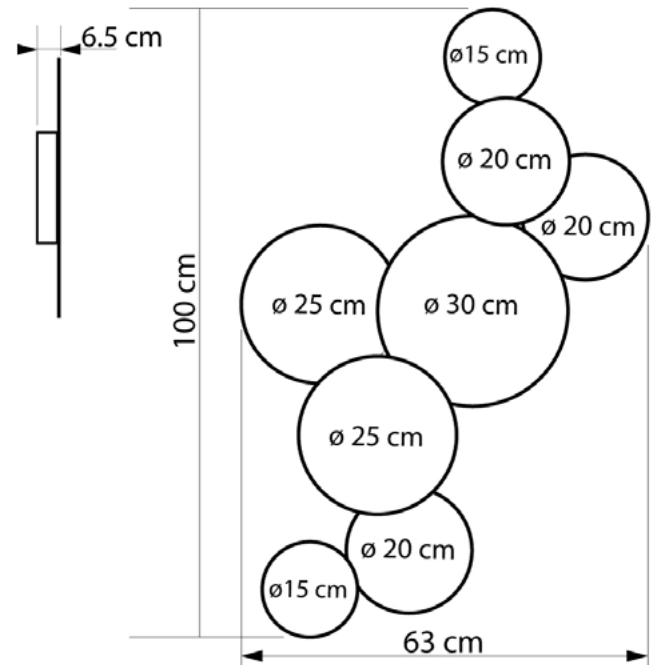

MARIA

6667100.99.99

Height:	100 cm
Width:	63 cm
Spacing from wall:	6,5 cm
Lampholder / Socket:	G9
Number of light sources:	7
Max. wattage:	35 W (watts)
Voltage:	230 V (volt)
Material:	metal
Color:	multicolor
Lamp included:	no
Protection class:	IP20