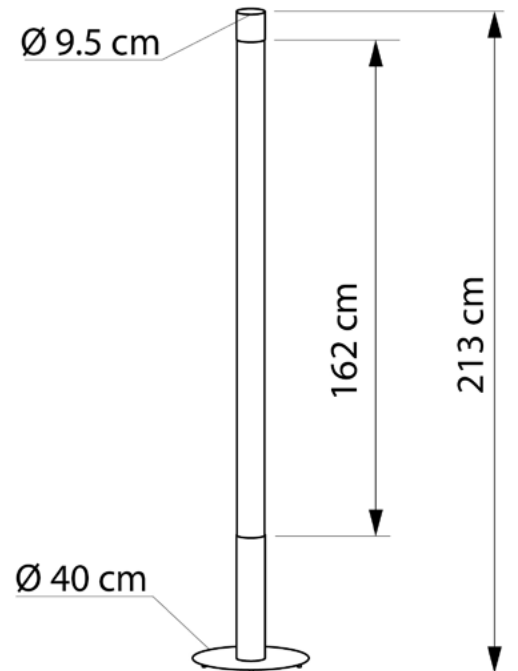

Floor lamps

Imperium Light

PINE

667144.01.05.91

Height:	233 cm
Diameter:	40 cm
Diameter of lampshade:	9.5 cm
Height of lampshade:	162 cm
Lampholder / Socket:	LED
Number of light sources:	1
Max. wattage:	23 W (watts)
Voltage:	230 V (volt)
Color temperature:	3000 K
Material:	metal / plastic
Color:	white / black
Lamp included:	yes
Protection class:	IP20