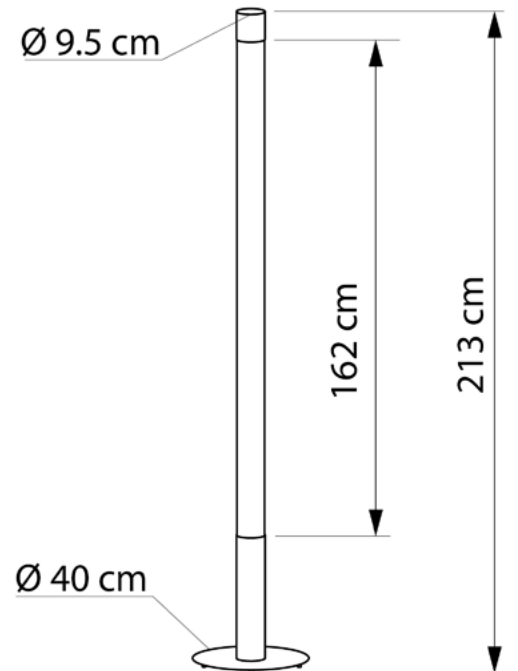

Floor lamps

Imperium Light

PINE

667144.OI.O5.92

Height:	233 cm
Diameter:	40 cm
Diameter of lampshade:	9.5 cm
Height of lampshade:	162 cm
Lampholder / Socket:	LED
Number of light sources:	1
Max. wattage:	23 W (watts)
Voltage:	230 V (volt)
Color temperature:	4000 K
Material:	metal / plastic
Color:	white / black
Lamp included:	yes
Protection class:	IP20