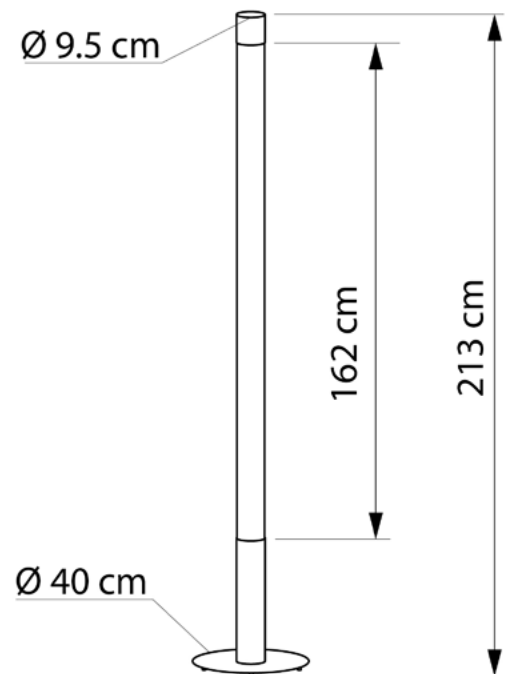

Floor lamps

Imperium Light

PINE

667144.OI.O5.93

Height:	233 cm
Diameter:	40 cm
Diameter of lampshade:	9.5 cm
Height of lampshade:	162 cm
Lampholder / Socket:	LED
Number of light sources:	1
Max. wattage:	23 W (watts)
Voltage:	230 V (volt)
Color temperature:	6000 K
Material:	metal / plastic
Color:	white / black
Lamp included:	yes
Protection class:	IP20