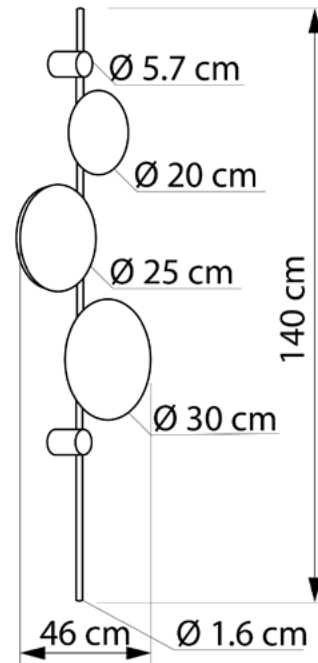

PLANETS

668340.05.05.91

Width:	46 cm
Length:	140 cm
Spacing from wall:	11 cm
Lampholder / Socket:	LED
Number of light sources:	3
Max. wattage:	12 W (watts)
Color temperature:	3000 K
Voltage:	230 V (volt)
Material:	metal
Color:	black
Lamp included:	yes
Protection class:	IP20