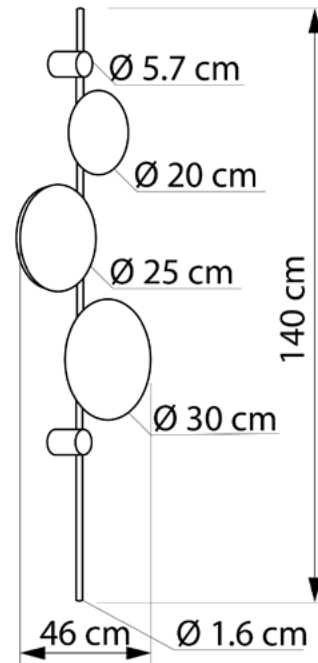

PLANETS

668340.05.05.92

Width:	46 cm
Length:	140 cm
Spacing from wall:	11 cm
Lampholder / Socket:	LED
Number of light sources:	3
Max. wattage:	12 W (watts)
Color temperature:	4000 K
Voltage:	230 V (volt)
Material:	metal
Color:	black
Lamp included:	yes
Protection class:	IP20