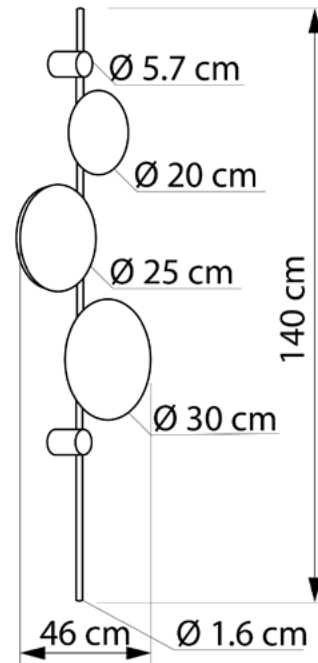

PLANETS

668340.05.05.93

Width:	46 cm
Length:	140 cm
Spacing from wall:	11 cm
Lampholder / Socket:	LED
Number of light sources:	3
Max. wattage:	12 W (watts)
Color temperature:	6000 K
Voltage:	230 V (volt)
Material:	metal
Color:	black
Lamp included:	yes
Protection class:	IP20