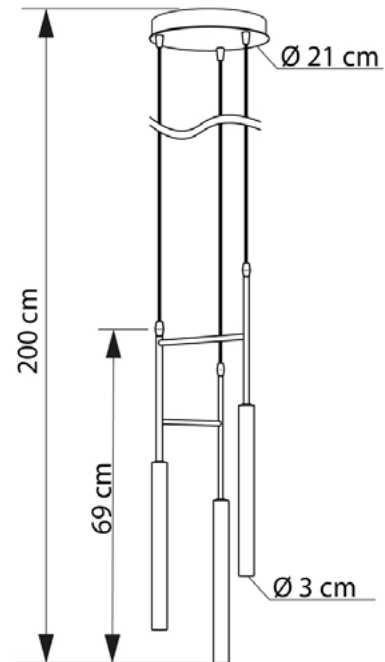

PANPIPE

702369.05.05.91

Height:	200 cm
Diameter:	21 cm
Diameter of lampshade:	3 cm
Height of lampshade:	69 cm
Lampholder / Socket:	LED
Number of light sources:	3
Color temperature:	3000K
Luminous flux:	400 Lm
Max. wattage:	4.5 W
Voltage:	230 V
Beam angle:	45
Material:	metal
Color:	black
Lamp included:	yes
Protection class:	IP20