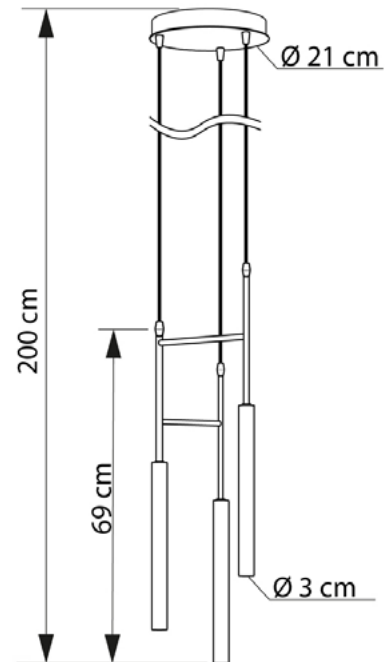

PANPIPE

702369.05.05.92

Height:	200 cm
Diameter:	21 cm
Diameter of lampshade:	3 cm
Height of lampshade:	69 cm
Lampholder / Socket:	LED
Number of light sources:	3
Color temperature:	4000K
Luminous flux:	400 Lm
Max. wattage:	4.5 W
Voltage:	230 V
Beam angle:	45
Material:	metal
Color:	black
Lamp included:	yes
Protection class:	IP20