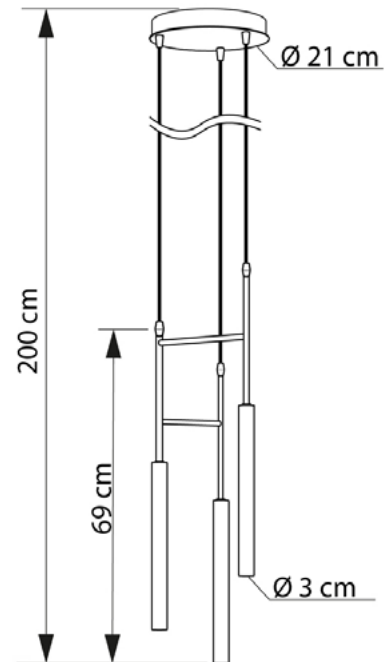

PANPIPE

702369.05.05.93

Height:	200 cm
Diameter:	21 cm
Diameter of lampshade:	3 cm
Height of lampshade:	69 cm
Lampholder / Socket:	LED
Number of light sources:	3
Color temperature:	6000K
Luminous flux:	400 Lm
Max. wattage:	4.5 W
Voltage:	230 V
Beam angle:	45
Material:	metal
Color:	black
Lamp included:	yes
Protection class:	IP20