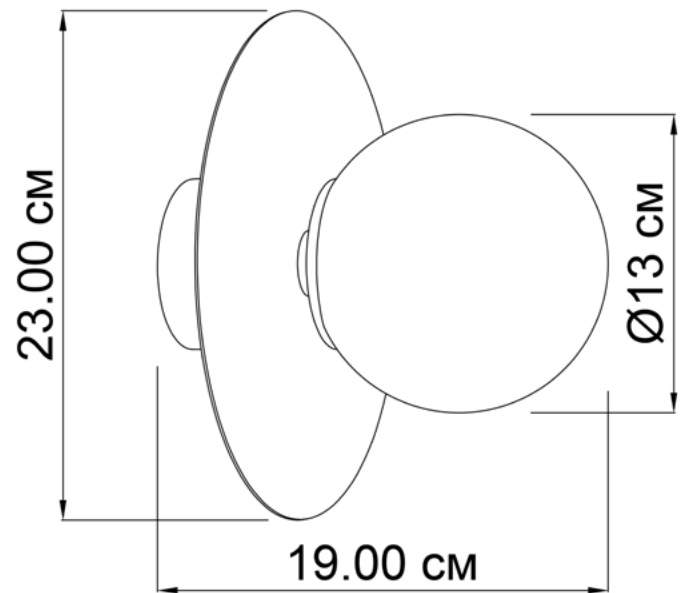

MELCHIOR

70323.24.01

|                          |                 |
|--------------------------|-----------------|
| Diameter:                | 23 cm           |
| Diameter of lampshade:   | 13 cm           |
| Spacing from wall:       | 19 cm           |
| Lampholder / Socket:     | E14             |
| Number of light sources: | 1               |
| Max. wattage:            | 40 W (watts)    |
| Voltage:                 | 230 V (volt)    |
| Material:                | metal / glass   |
| Color:                   | caramel / white |
| Lamp included:           | no              |
| Protection class:        | IP20            |