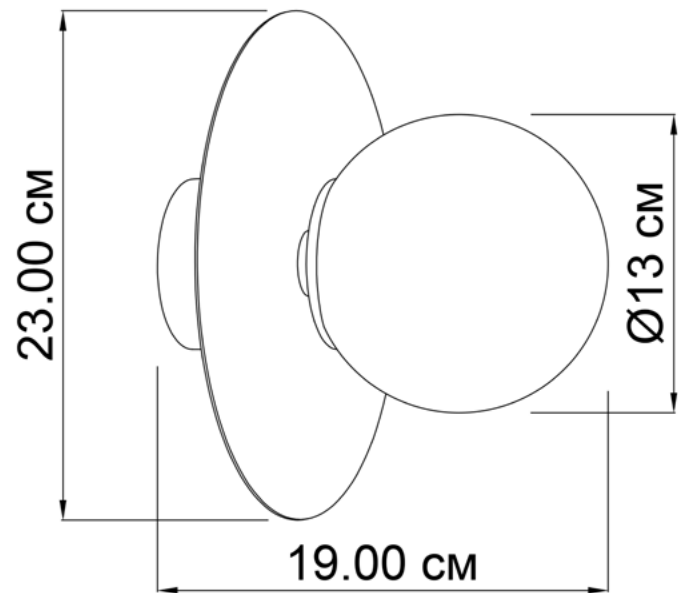

MELCHIOR

703123.24.24

Diameter:	23 cm
Diameter of lampshade:	13 cm
Spacing from wall:	19 cm
Lampholder / Socket:	E4
Number of light sources:	1
Max. wattage:	40 W (watts)
Voltage:	230 V (volt)
Material:	metal / glass
Color:	caramel / caramel
Lamp included:	no
Protection class:	IP20