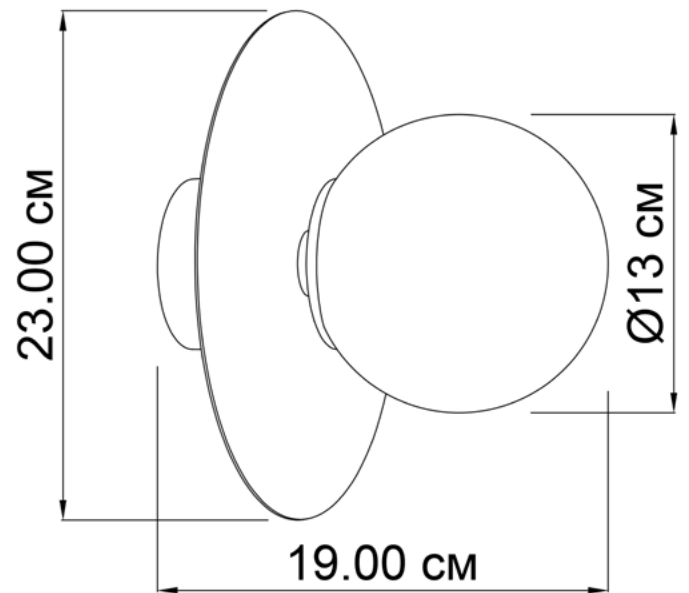

MELCHIOR

703123.24.69

Diameter:	23 cm
Diameter of lampshade:	13 cm
Spacing from wall:	19 cm
Lampholder / Socket:	E4
Number of light sources:	1
Max. wattage:	40 W (watts)
Voltage:	230 V (volt)
Material:	metal / glass
Color:	caramel / black smoke
Lamp included:	no
Protection class:	IP20