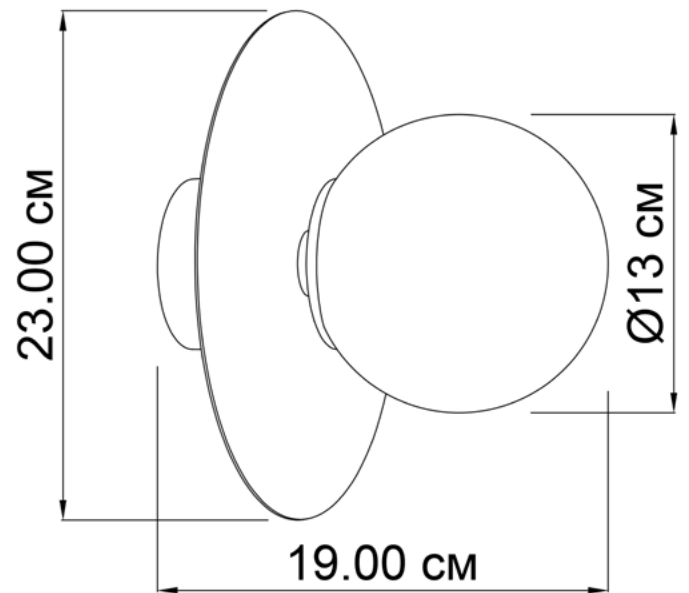

MELCHIOR

703123.69.01

Diameter:	23 cm
Diameter of lampshade:	13 cm
Spacing from wall:	19 cm
Lampholder / Socket:	E14
Number of light sources:	1
Max. wattage:	40 W (watts)
Voltage:	230 V (volt)
Material:	metal / glass
Color:	black smoke / white
Lamp included:	no
Protection class:	IP20