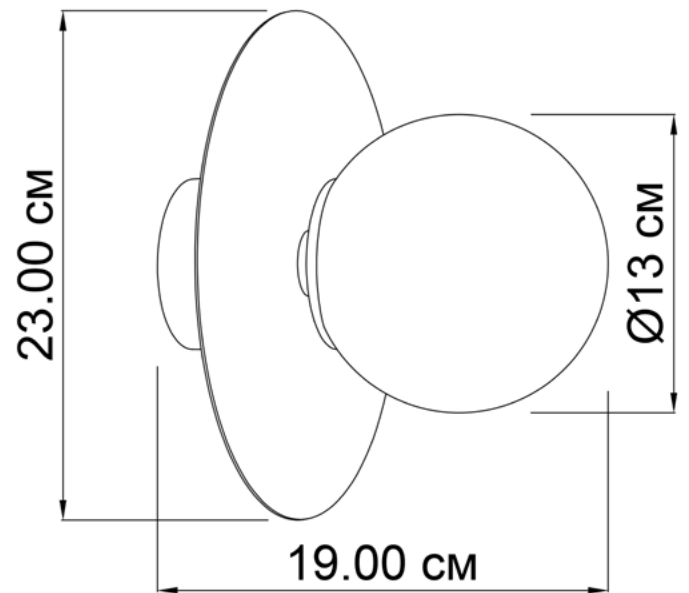

MELCHIOR

703123.69.24

Diameter:	23 cm
Diameter of lampshade:	13 cm
Spacing from wall:	19 cm
Lampholder / Socket:	E14
Number of light sources:	1
Max. wattage:	40 W (watts)
Voltage:	230 V (volt)
Material:	metal / glass
Color:	black smoke / caramel
Lamp included:	no
Protection class:	IP20