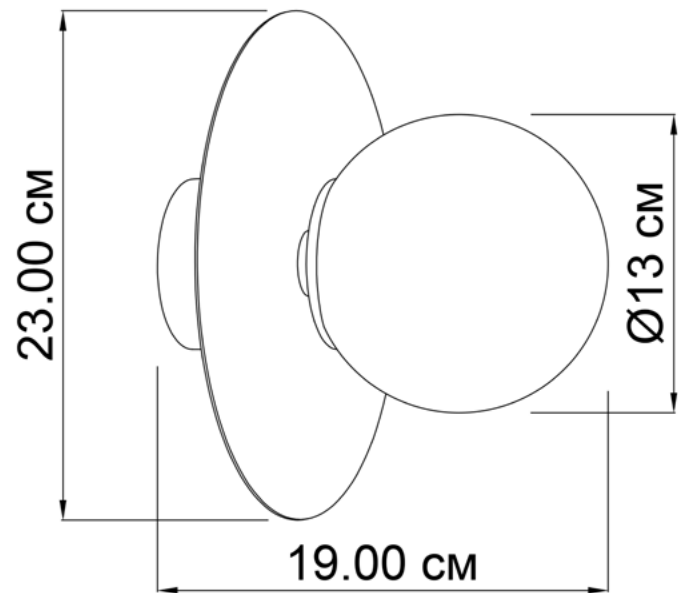

MELCHIOR

703123.69.69

Diameter:	23 cm
Diameter of lampshade:	13 cm
Spacing from wall:	19 cm
Lampholder / Socket:	E14
Number of light sources:	1
Max. wattage:	40 W (watts)
Voltage:	230 V (volt)
Material:	metal / glass
Color:	black smoke / black smoke
Lamp included:	no
Protection class:	IP20