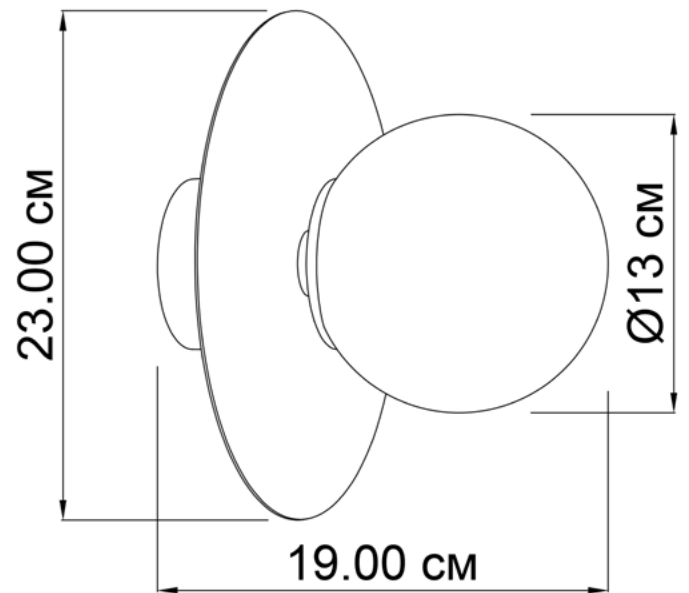

MELCHIOR

70323.71.01

Diameter:	23 cm
Diameter of lampshade:	13 cm
Spacing from wall:	19 cm
Lampholder / Socket:	E14
Number of light sources:	1
Max. wattage:	40 W (watts)
Voltage:	230 V (volt)
Material:	metal / glass
Color:	mirror / white
Lamp included:	no
Protection class:	IP20