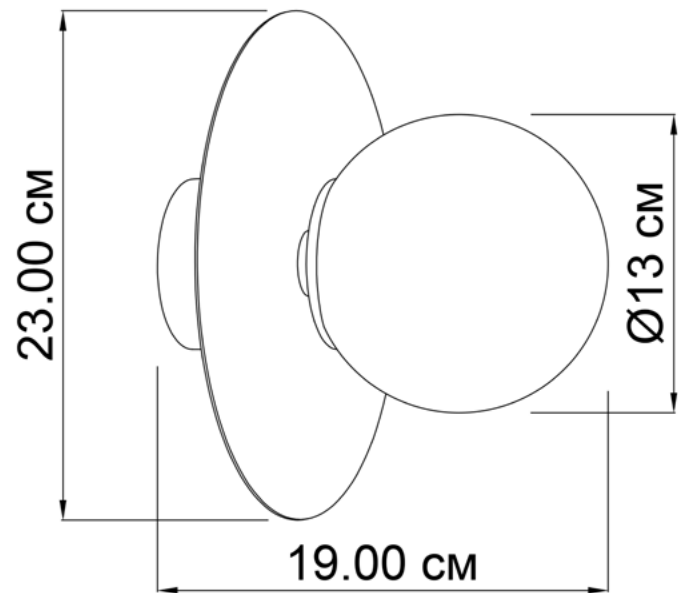

MELCHIOR

703123.71.24

Diameter:	23 cm
Diameter of lampshade:	13 cm
Spacing from wall:	19 cm
Lampholder / Socket:	E14
Number of light sources:	1
Max. wattage:	40 W (watts)
Voltage:	230 V (volt)
Material:	metal / glass
Color:	mirror / caramel
Lamp included:	no
Protection class:	IP20