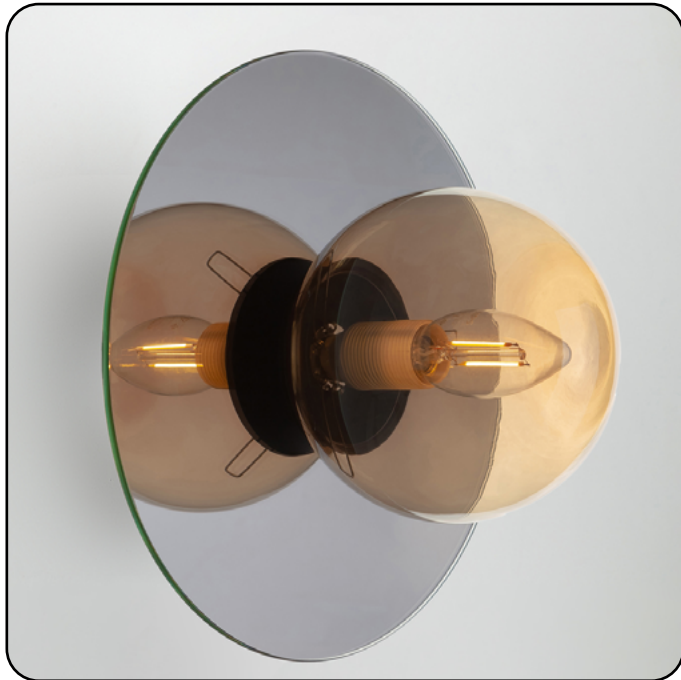

MELCHIOR

703123.71.24

Diameter:	23 cm
Diameter of lampshade:	13 cm
Spacing from wall:	19 cm
Lampholder / Socket:	E14
Number of light sources:	1
Max. wattage:	40 W (watts)
Voltage:	230 V (volt)
Material:	metal / glass
Color:	mirror / caramel
Lamp included:	no
Protection class:	IP20