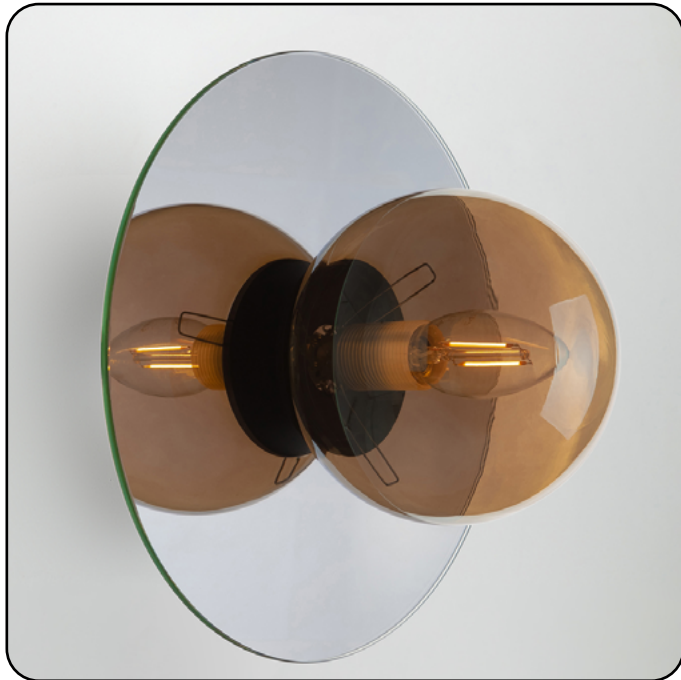

MELCHIOR

703123.71.69

Diameter:	23 cm
Diameter of lampshade:	13 cm
Spacing from wall:	19 cm
Lampholder / Socket:	E14
Number of light sources:	1
Max. wattage:	40 W (watts)
Voltage:	230 V (volt)
Material:	metal / glass
Color:	mirror / black smoke
Lamp included:	no
Protection class:	IP20