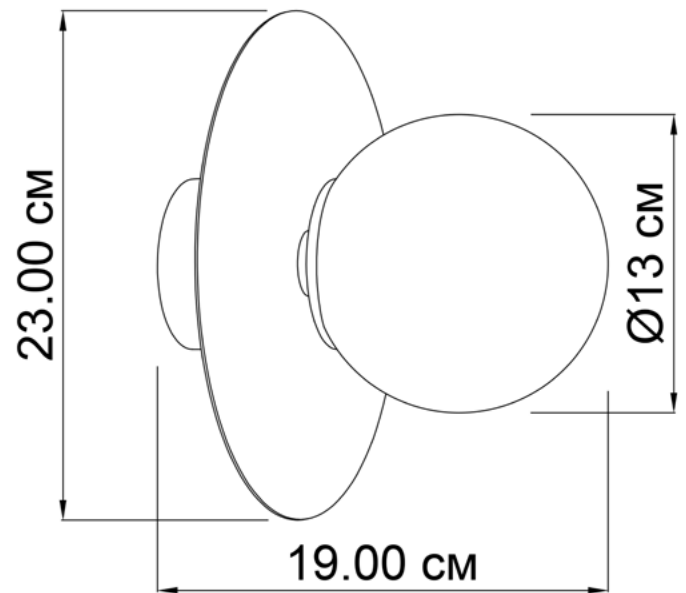

MELCHIOR

703123.71.69

Diameter:	23 cm
Diameter of lampshade:	13 cm
Spacing from wall:	19 cm
Lampholder / Socket:	E14
Number of light sources:	1
Max. wattage:	40 W (watts)
Voltage:	230 V (volt)
Material:	metal / glass
Color:	mirror / black smoke
Lamp included:	no
Protection class:	IP20