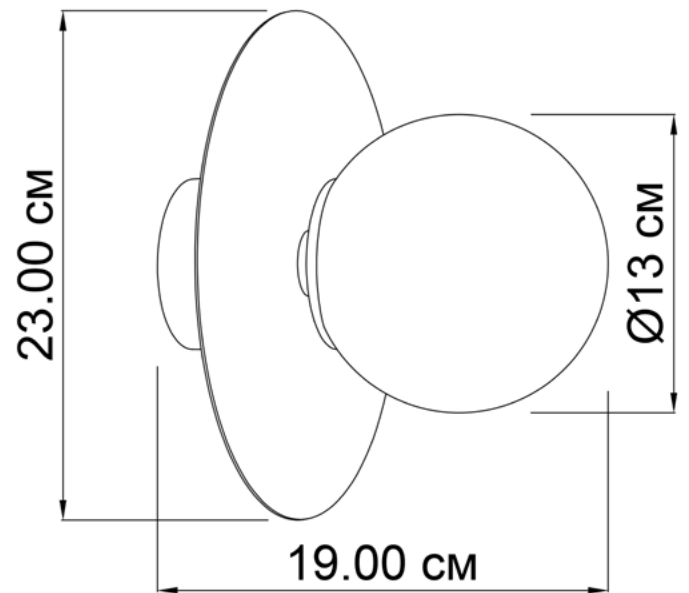

MELCHIOR

70323.72.01

Diameter:	23 cm
Diameter of lampshade:	13 cm
Spacing from wall:	19 cm
Lampholder / Socket:	E14
Number of light sources:	1
Max. wattage:	40 W (watts)
Voltage:	230 V (volt)
Material:	metal / glass
Color:	dark mirror / white
Lamp included:	no
Protection class:	IP20