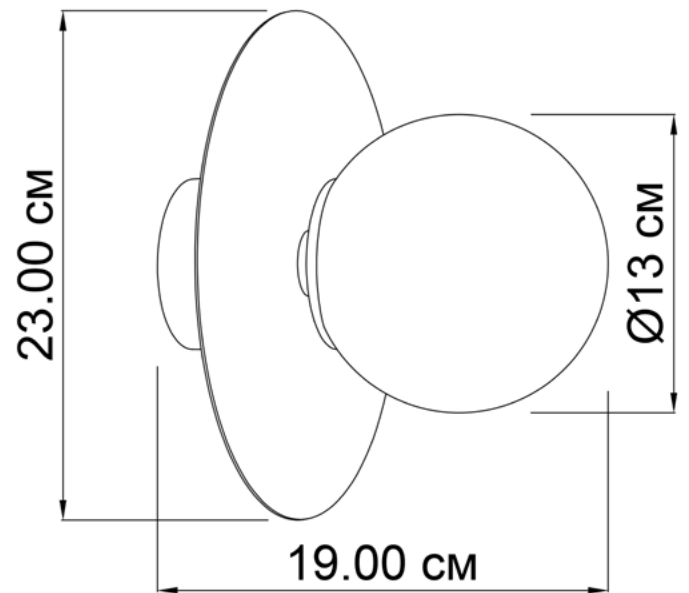

MELCHIOR

703123.72.24

Diameter:	23 cm
Diameter of lampshade:	13 cm
Spacing from wall:	19 cm
Lampholder / Socket:	E4
Number of light sources:	1
Max. wattage:	40 W (watts)
Voltage:	230 V (volt)
Material:	metal / glass
Color:	dark mirror / caramel
Lamp included:	no
Protection class:	IP20