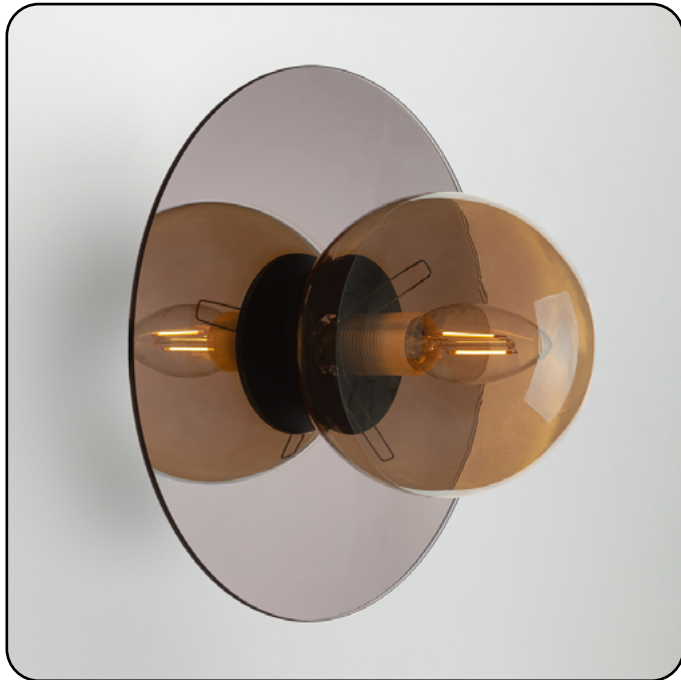

MELCHIOR

703123.72.69

Diameter:	23 cm
Diameter of lampshade:	13 cm
Spacing from wall:	19 cm
Lampholder / Socket:	E14
Number of light sources:	1
Max. wattage:	40 W (watts)
Voltage:	230 V (volt)
Material:	metal / glass
Color:	dark mirror / black smoke
Lamp included:	no
Protection class:	IP20