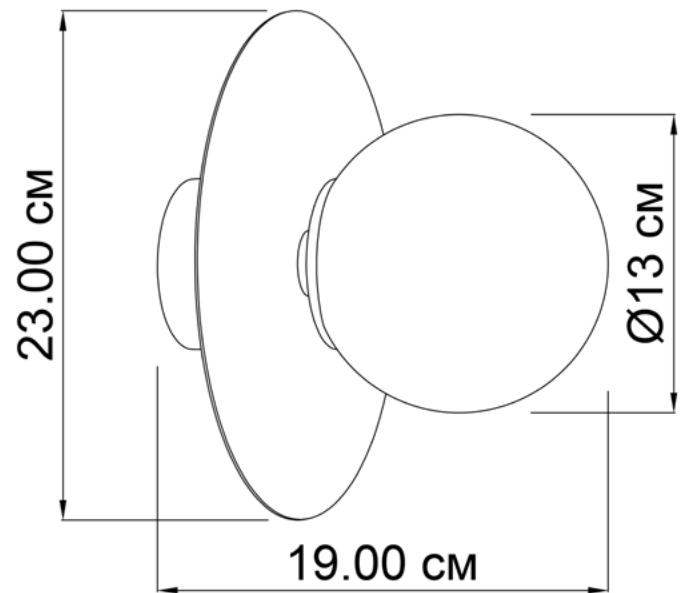

MELCHIOR

703123.72.69

Diameter:	23 cm
Diameter of lampshade:	13 cm
Spacing from wall:	19 cm
Lampholder / Socket:	E14
Number of light sources:	1
Max. wattage:	40 W (watts)
Voltage:	230 V (volt)
Material:	metal / glass
Color:	dark mirror / black smoke
Lamp included:	no
Protection class:	IP20