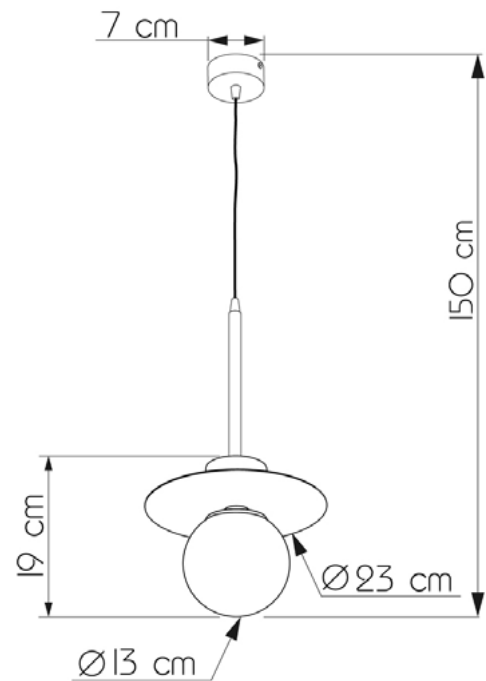

MELCHIOR

704123.24.01

Diameter:	23 cm
Length:	150 cm
Diameter of lampshade:	13 cm
Spacing from wall:	19 cm
Lampholder / Socket:	E14
Number of light sources:	1
Max. wattage:	40 W (watts)
Voltage:	230 V (volt)
Material:	metal / glass
Color:	caramel / white
Lamp included:	no
Protection class:	IP20