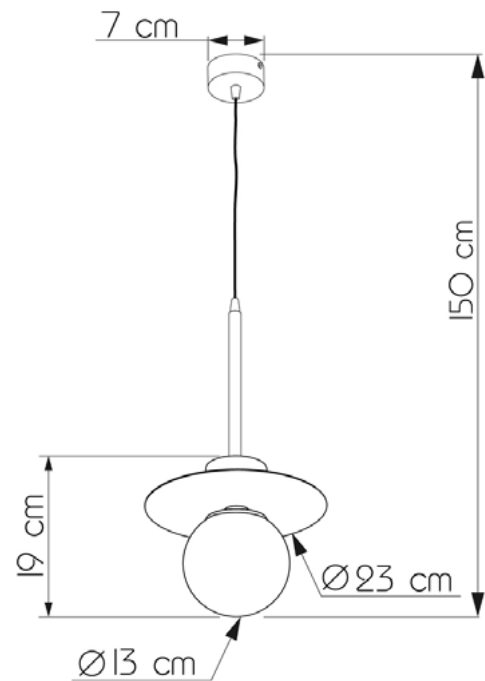

MELCHIOR

704123.24.24

Diameter:	23 cm
Length:	150 cm
Diameter of lampshade:	13 cm
Spacing from wall:	19 cm
Lampholder / Socket:	E14
Number of light sources:	1
Max. wattage:	40 W (watts)
Voltage:	230 V (volt)
Material:	metal / glass
Color:	caramel / caramel
Lamp included:	no
Protection class:	IP20